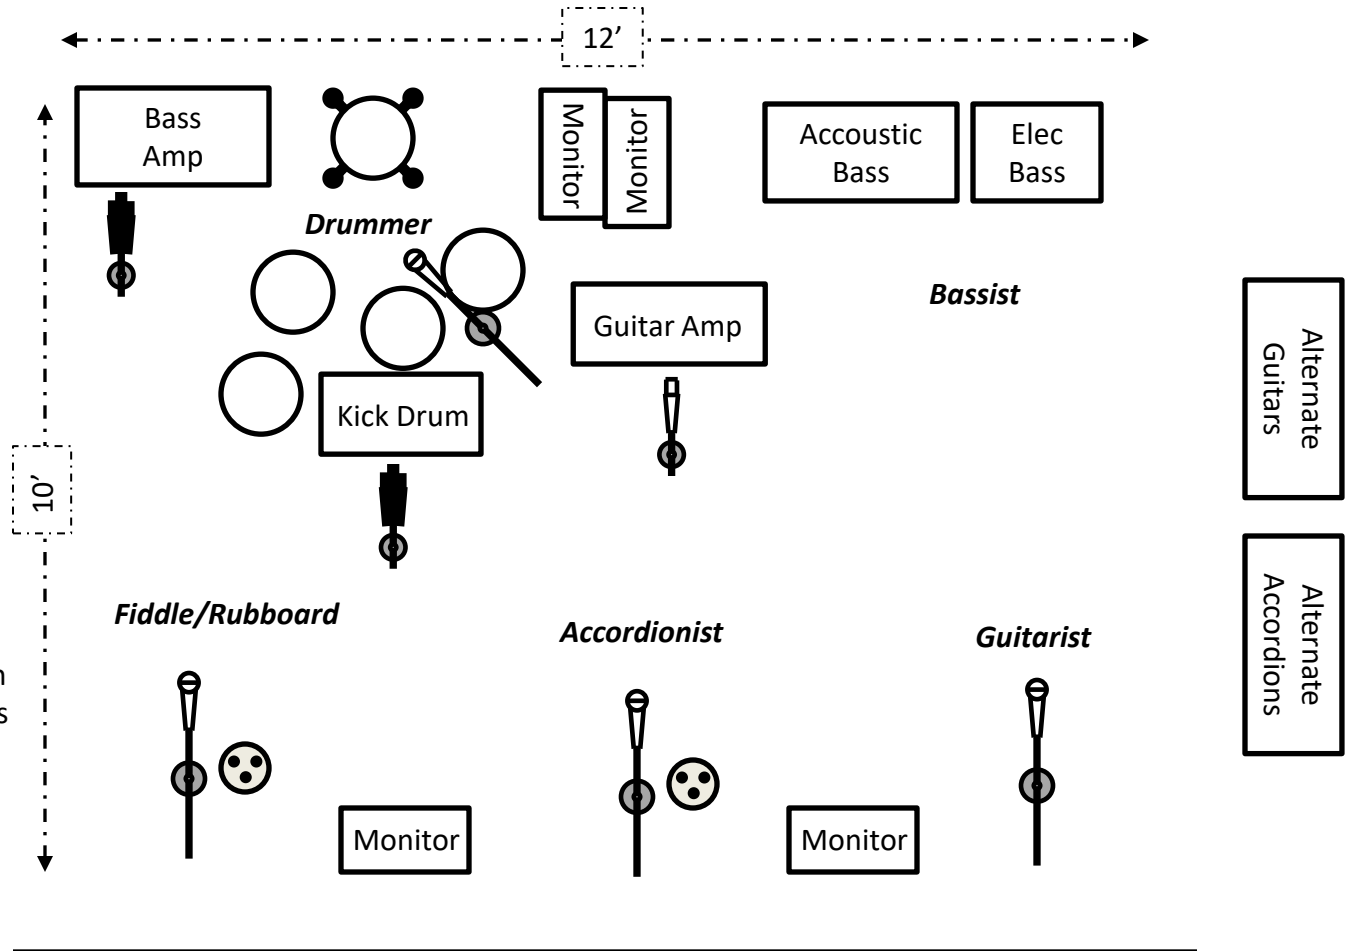

# Standard Square Layout

## Key

-  Vocal Mic
-  Instrument Mic
-  Instrument Mic to Subwoofer if available
-  Instrument Channel XLR (band has DI's)

## Notes

- House mix in all Monitors
- Our Cajun style songs are played in an acoustic style similar to bluegrass while our Zydeco style songs are played in a heavier electric style similar to an R&B club mix.
- A visual clue for Zydeco style songs is when the base player is playing the electric base.
- To help switch between these styles and instruments, we use A/B foot switches. Drummer switches on Kick Drum mic when Zydeco

## Counts

- 4 Vocal Mics & Channels
- 3 Instrument Mics & Channels
- 2 XLR Instrument Channels
- 4 Standard Mic Stands
- 3 Low Mic Stands